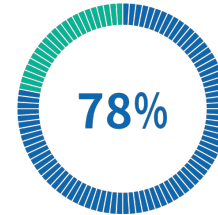

The global workflow automation market is projected to reach **\$50 billion by 2025**

78% of businesses report improved productivity through workflow automation

Key Challenges in Workflow Management

Addressing Operational Inefficiencies and Team Collaboration